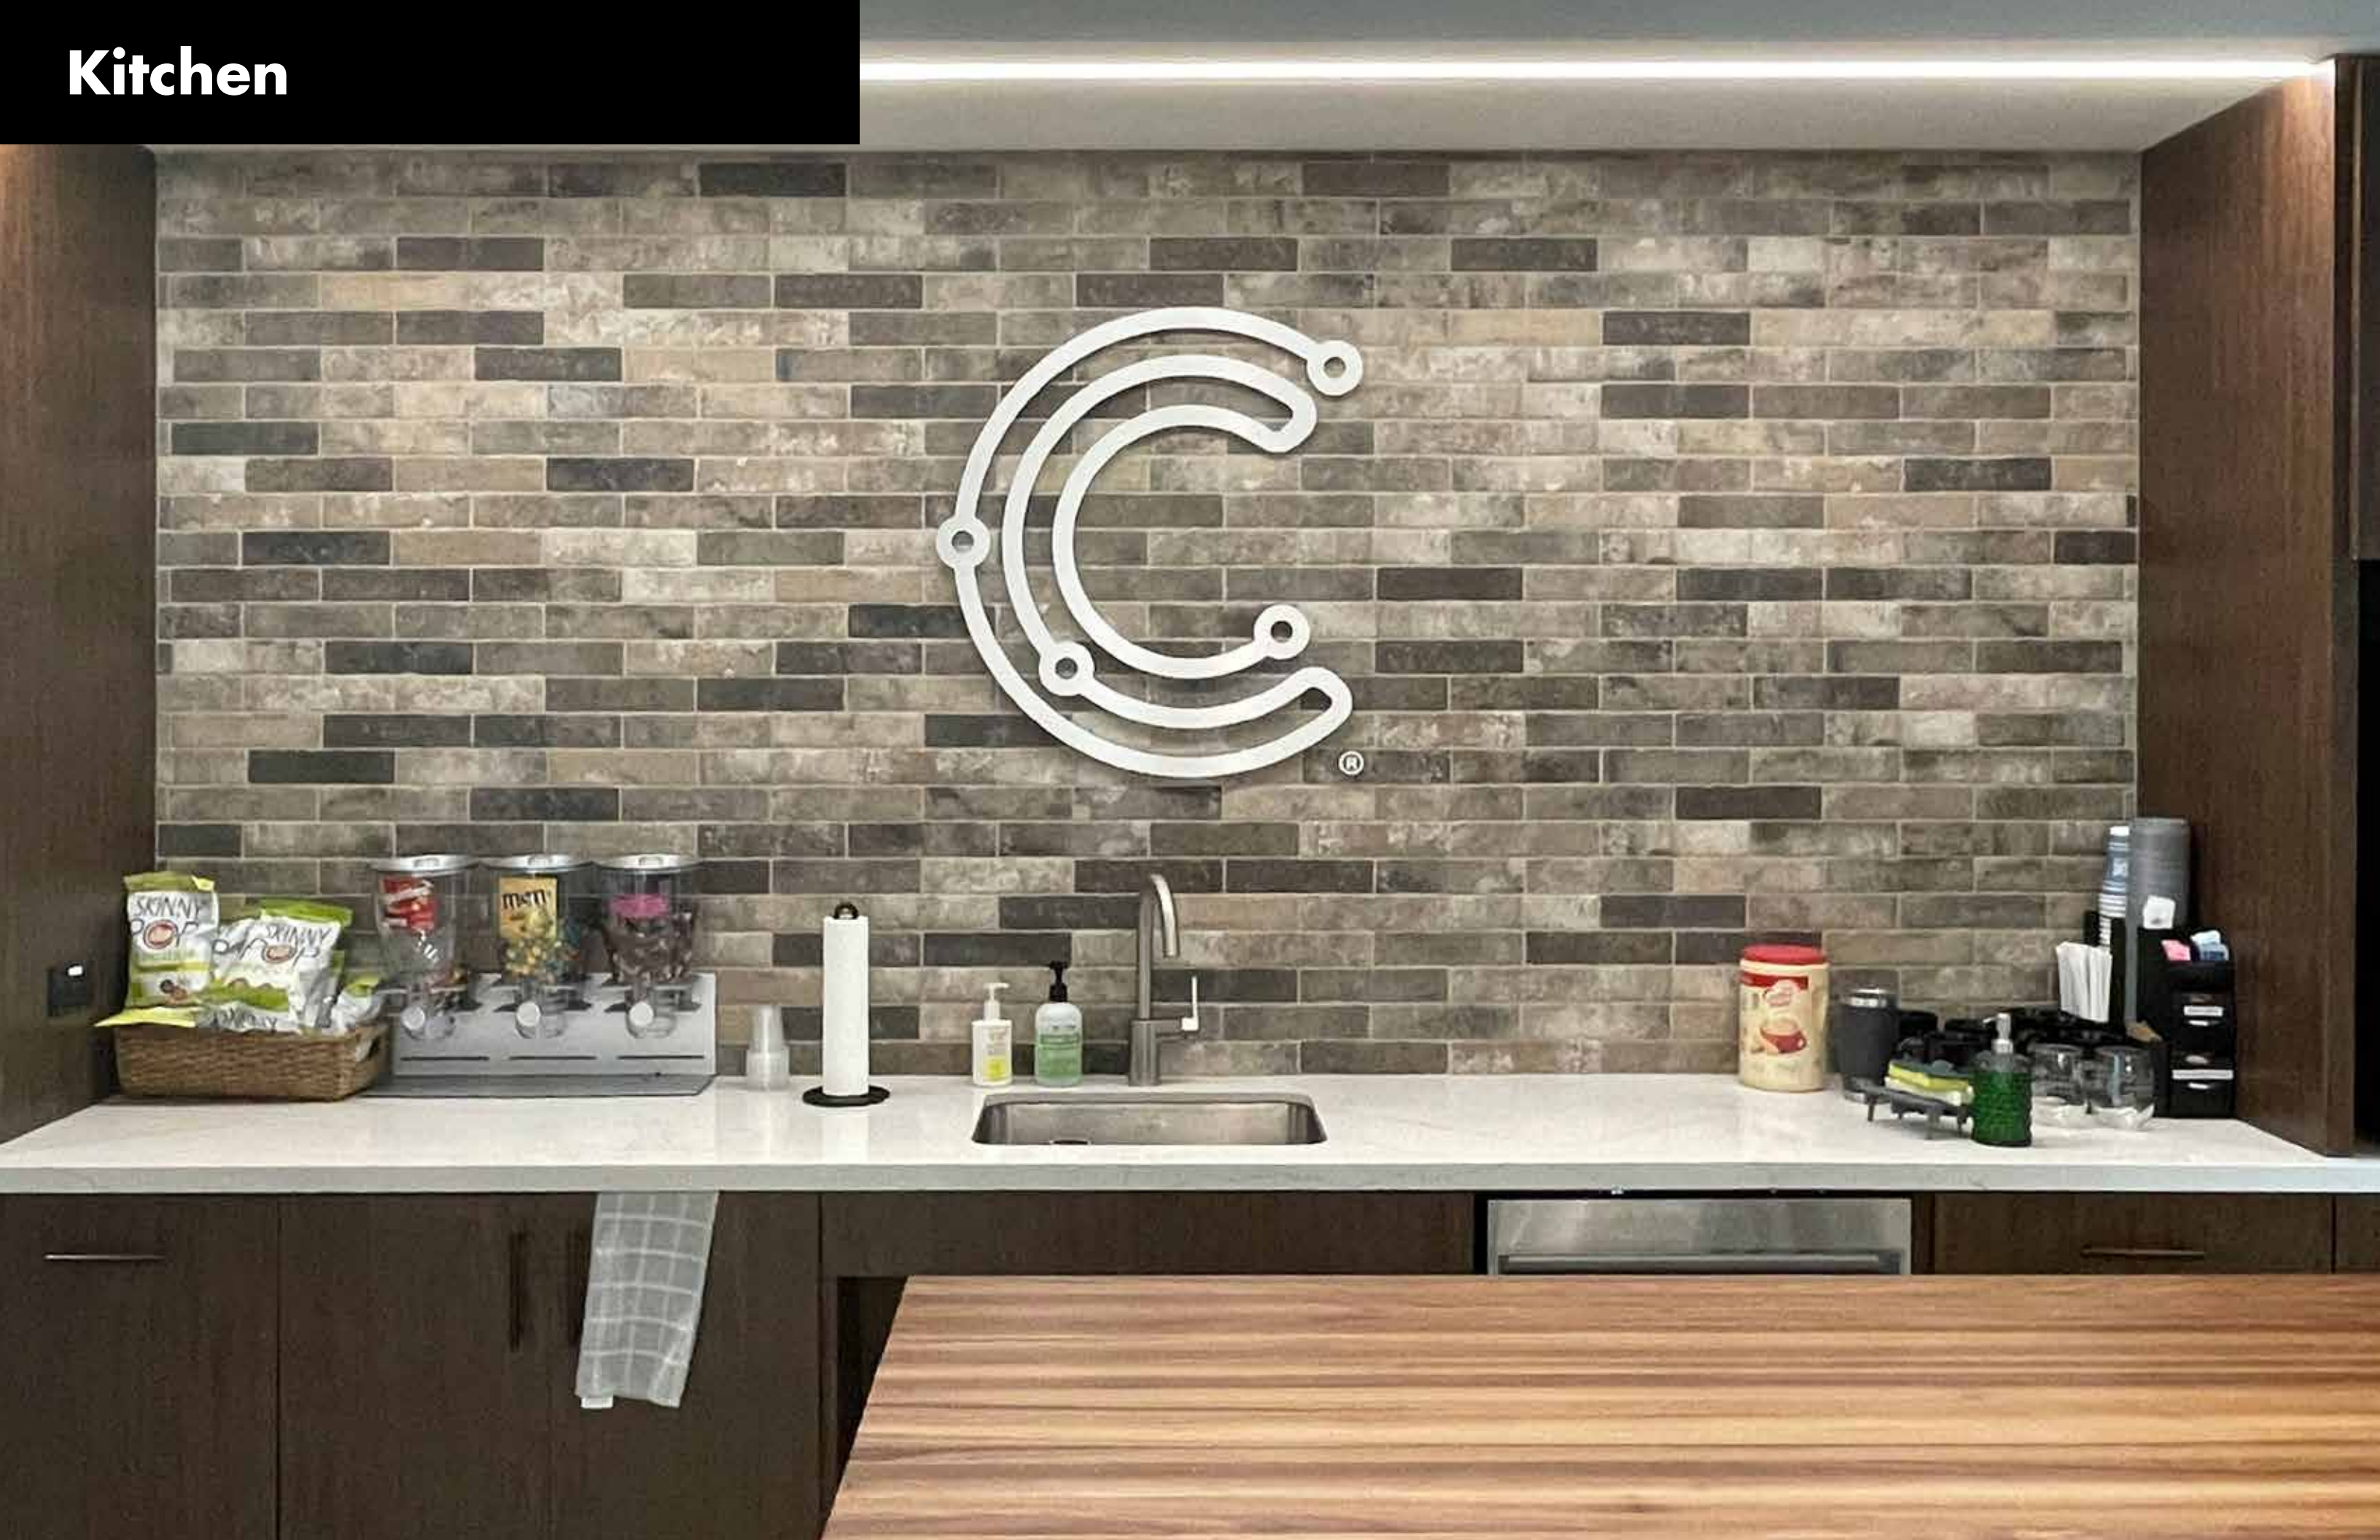

# Kitchen

**Early designs**

New office reception

New office reception

New 3D office reception sign. Backlit. Same on interior wall

Generic retractable banner

Art work, flat. 3D cutout letters & logo, bright aluminum. Frame is black ionodized aluminum. Teal gradient is metalized paint.