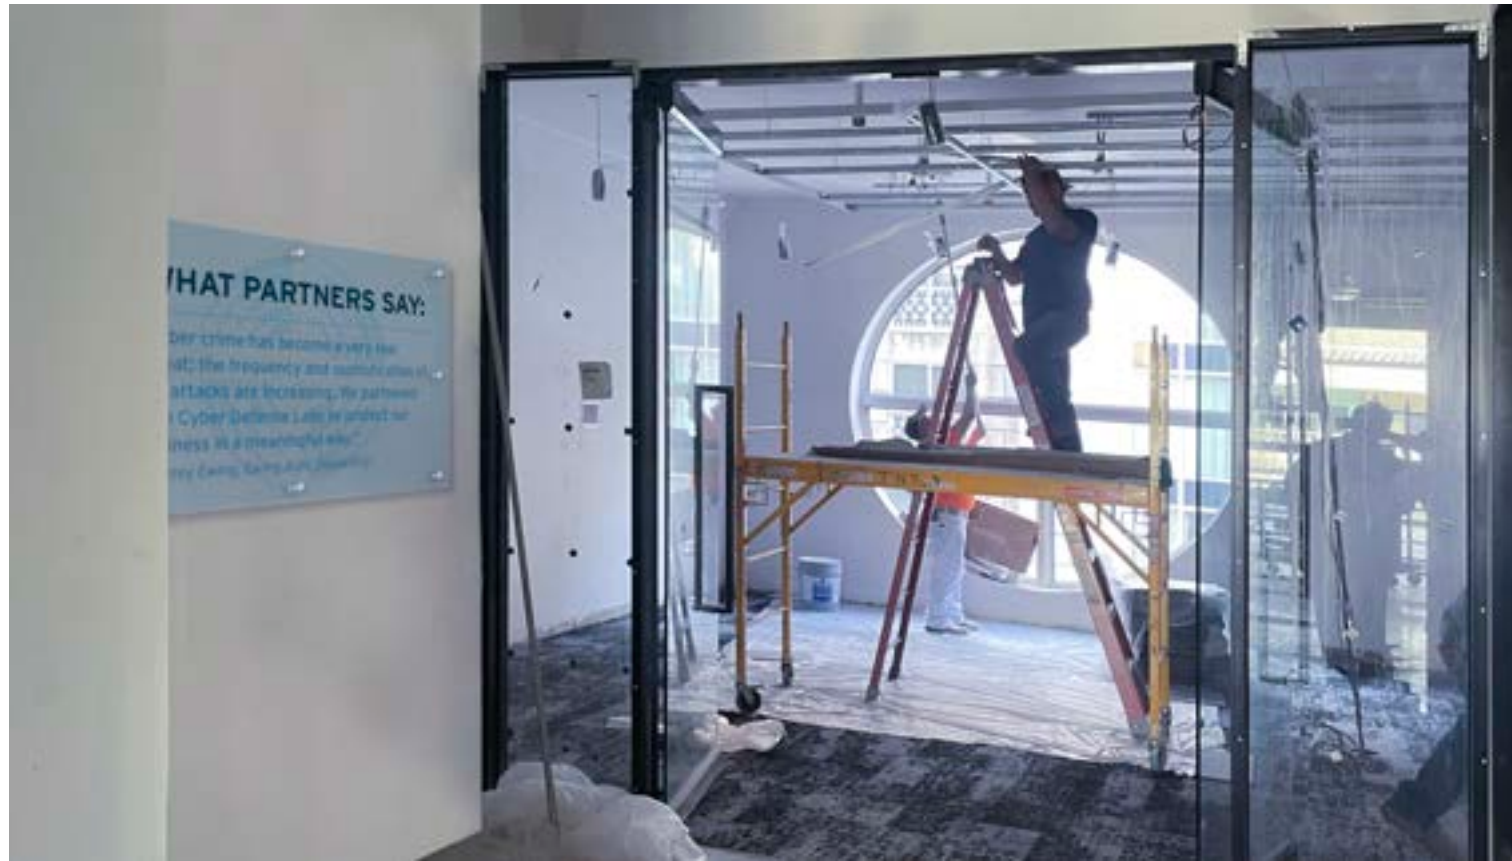

Hallway to main conference room (left): Client testimonial