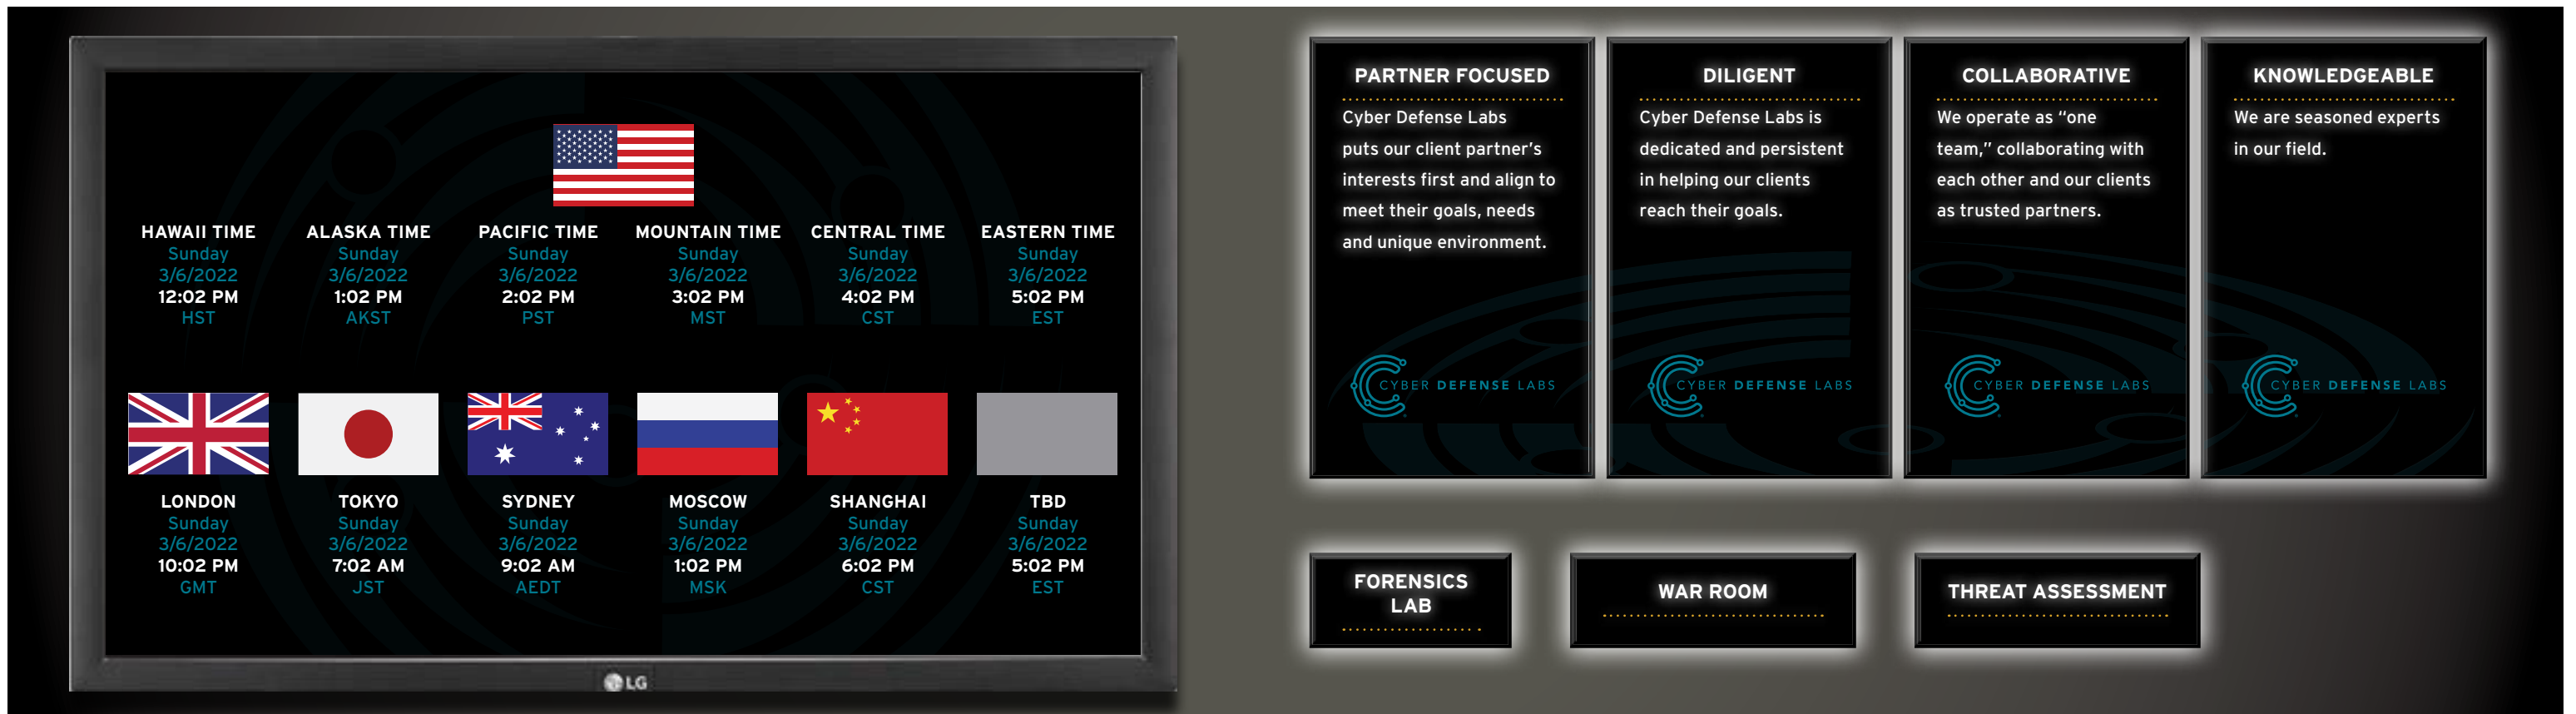

Art work, flat.

Office designations: Forensics lab, War room: backlit, Plexiglas panels; World Clock: 85" screen, Core values: backlit, Plexiglas panels.