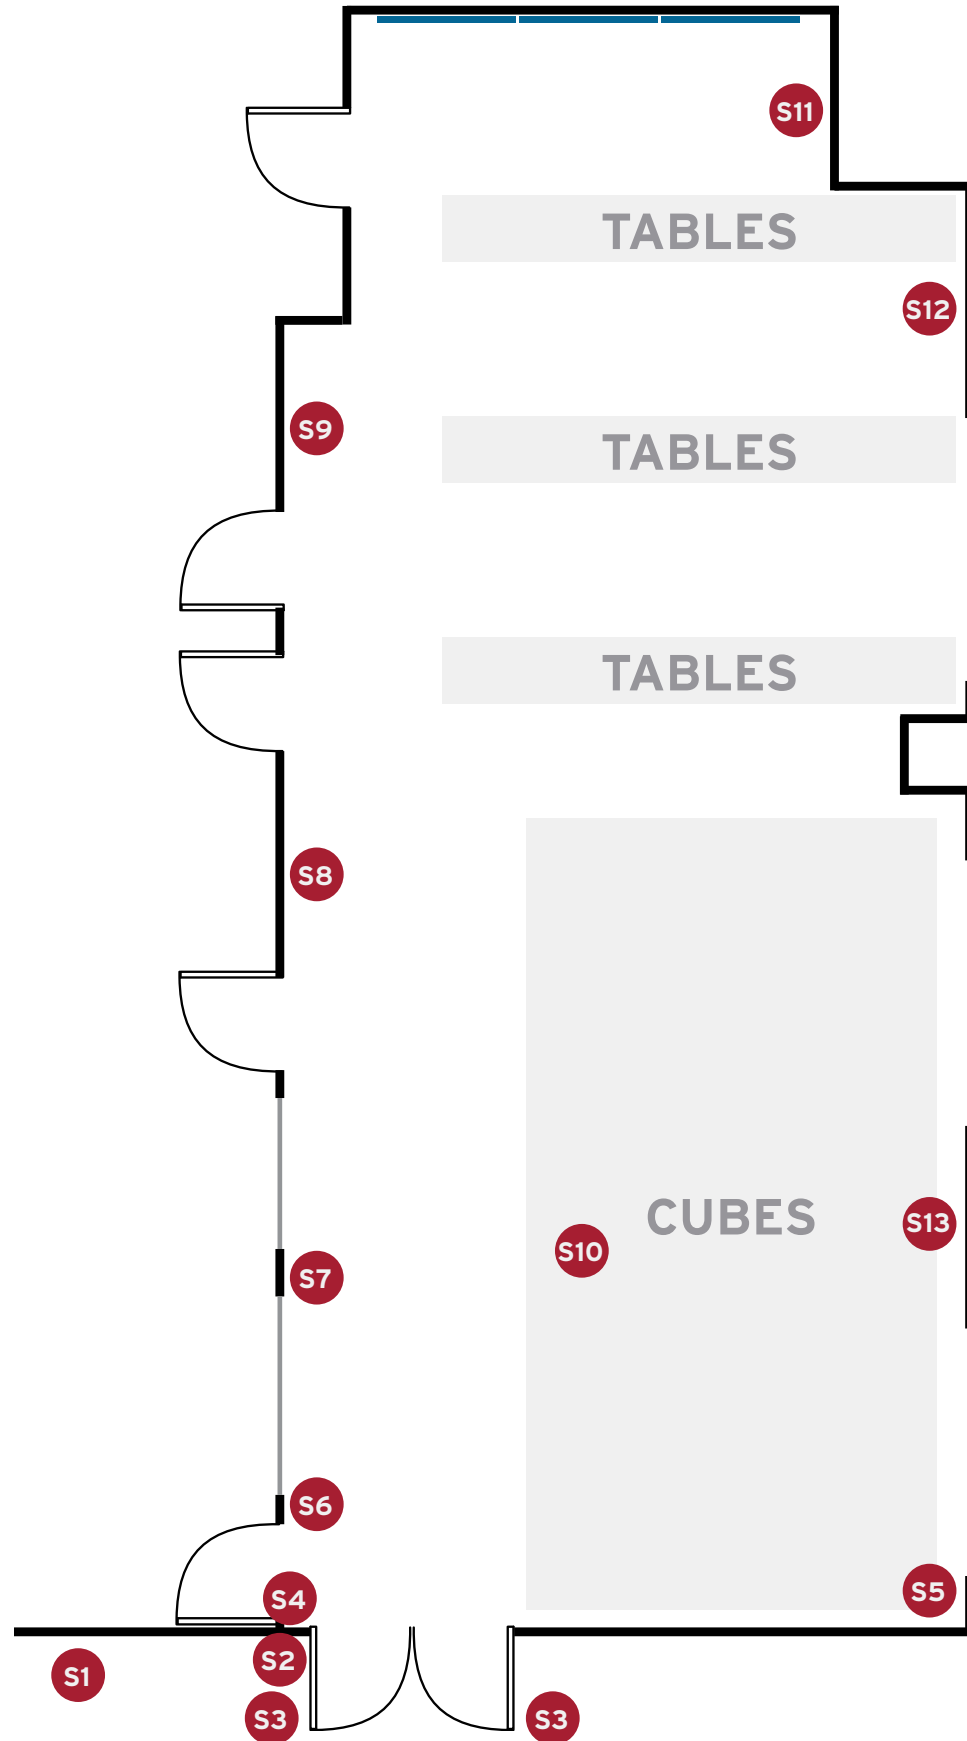

Hallway to main conference room: Mission statement

Left of main conf. entrance: Meet our experts wall

Art work, flat. Glass with aluminum standoffs.

Art work, flat. Modular design TBD.

Hallway to main conference room (left): Client testimonial

Kitchen area framed showcase of people candid events

Art work, flat

Art work, flat. 3D letters on Kingswood Walnut laminate or real wood. Need to be able to hang pictures on the laminate.

# SOC MAIN ROOM SIGNAGE PLAN

## Sign Summary

Location	Qty	Size*	Description
S1 Windows	1	?'-0" x ?-?"	Logo, frosted label
S2 Wall reception	1	?'-0" x ?-?"	Retina and facial scanner
S3 Glass doors	2	?'-0" x ?-?"	Logo, frosted label
S4 SOC walls	1	?'-0" x ?-?"	Light switch
S5 SOC walls	1	?'-0" x ?-?"	LED lights
S6 SOC walls	1	?'-0" x ?-?"	Forensics lab, backlit plex
S7 SOC walls	1	?'-0" x ?-?"	War room, backlit plex
S8 SOC wall	1	4.1" x 41.7"	World clock, 85" screen
S9 SOC wall	1	?'-0" x ?-?"	Core values, backlit plex
S10 cube wall	1	?'-0" x ?-?"	Threat Assessment
S11 SOC wall	1	?'-0" x ?-?"	Slogan
S12 SOC wall	1	?'-0" x ?-?"	Mission
S13 SOC wall	1	?'-0" x ?-?"	Promise