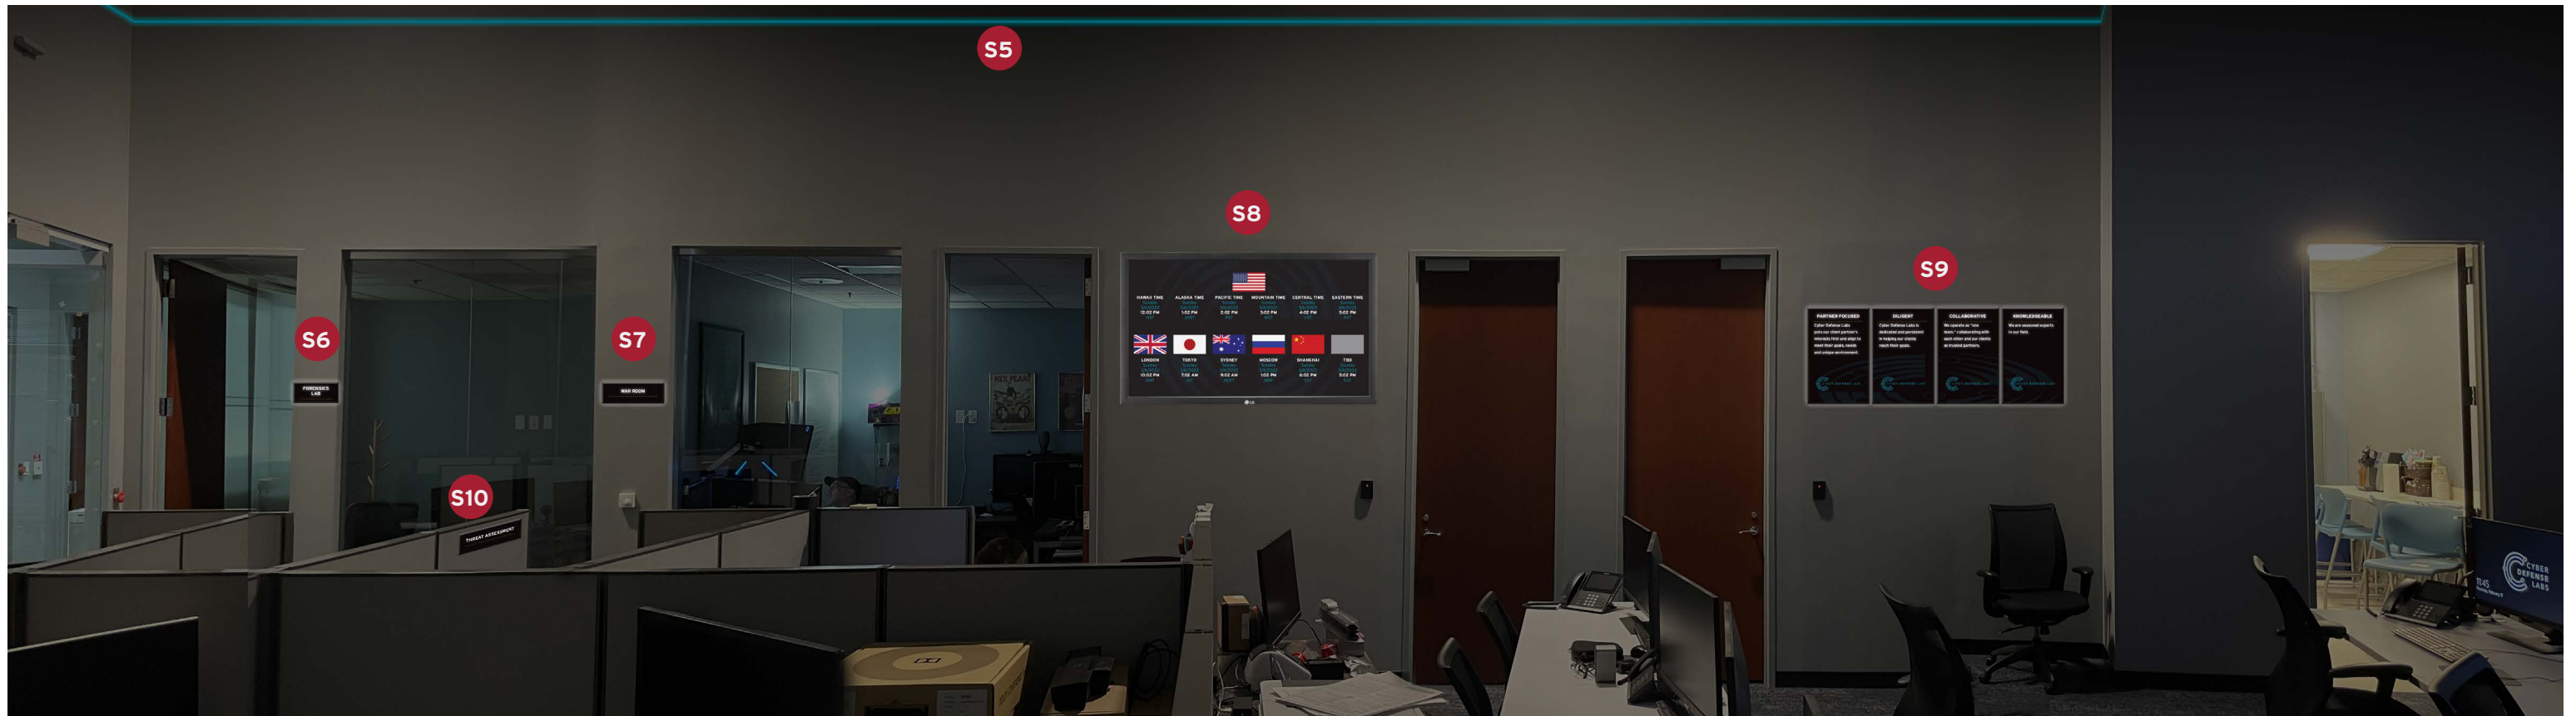

– All fabricated and installed by sign vendor–

\* Size is based on best guess using the drawings on hand, for pricing purposes. Finals will need to be determined on-site.

SOC office windows and doors. Retina and face scanner.

Overall view, walking in. LED light strip, normal state.

Message version of nine screen monitor. Same brick façade as our new suite; ceiling painted black.

Light alarm when guests arrive.

Left side, as one enters the SOC.  
Forensics lab, War room, World clocks, Core values