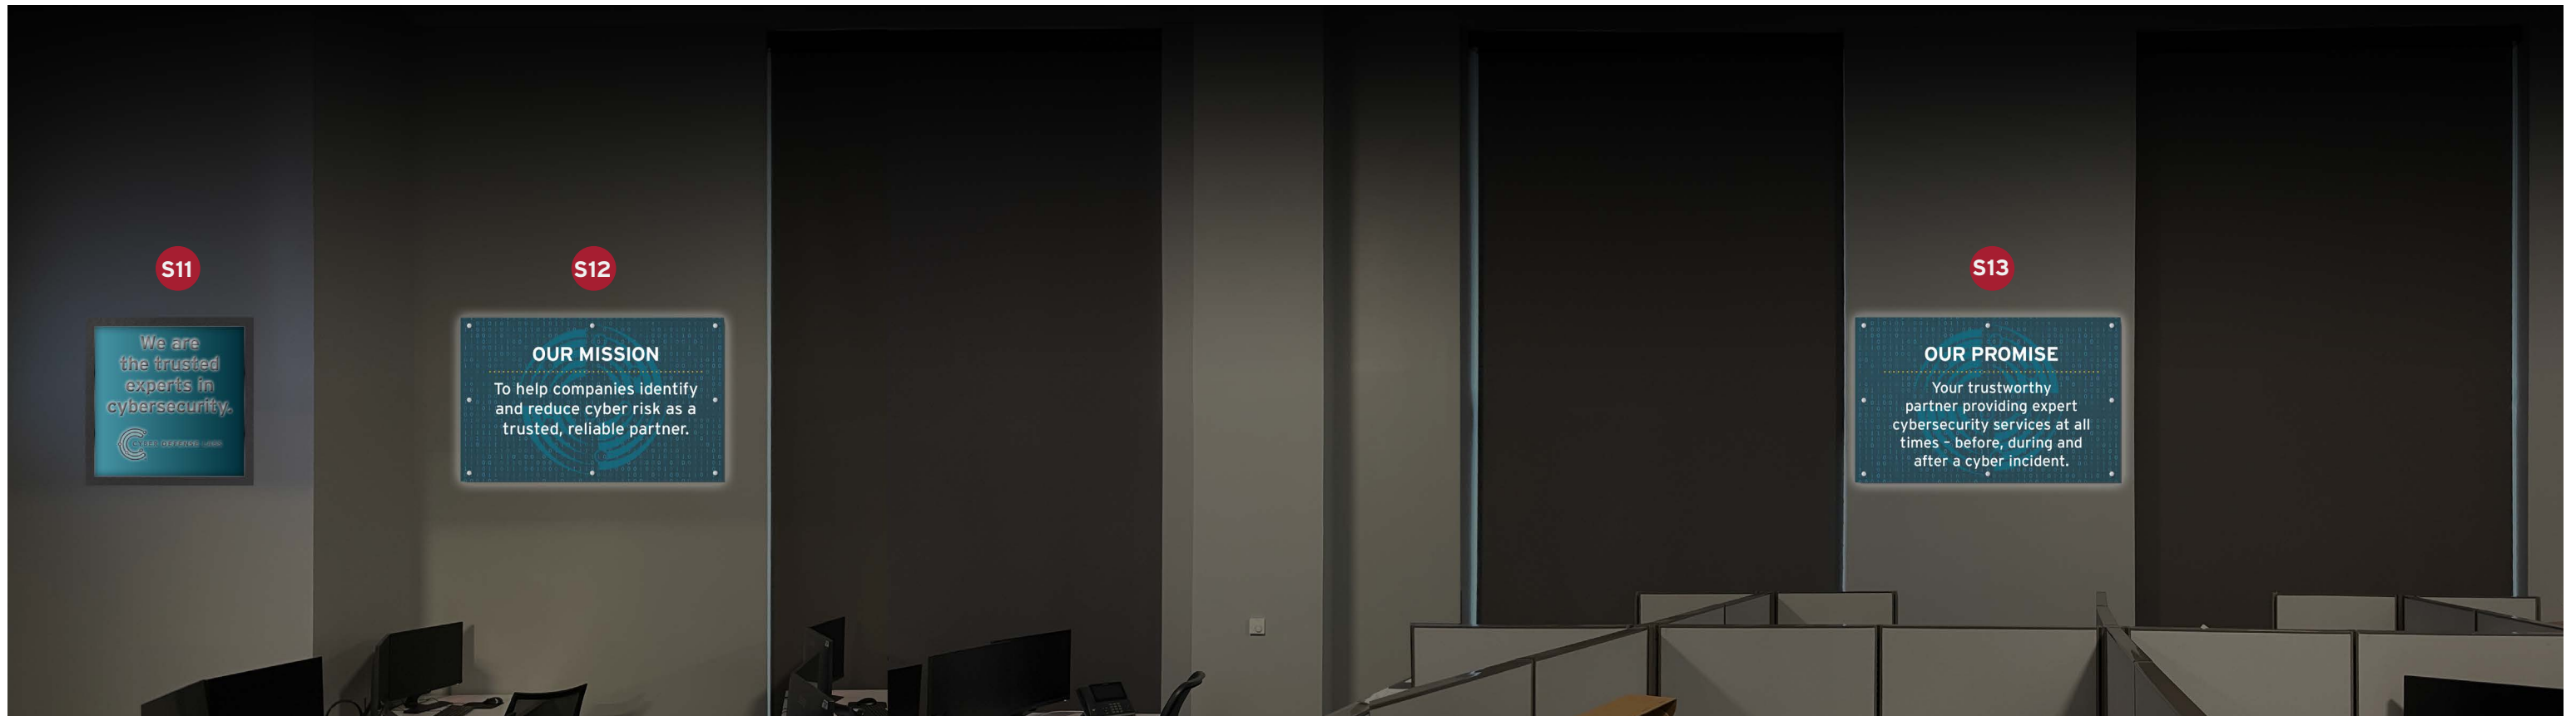

Right wall of the SOC.